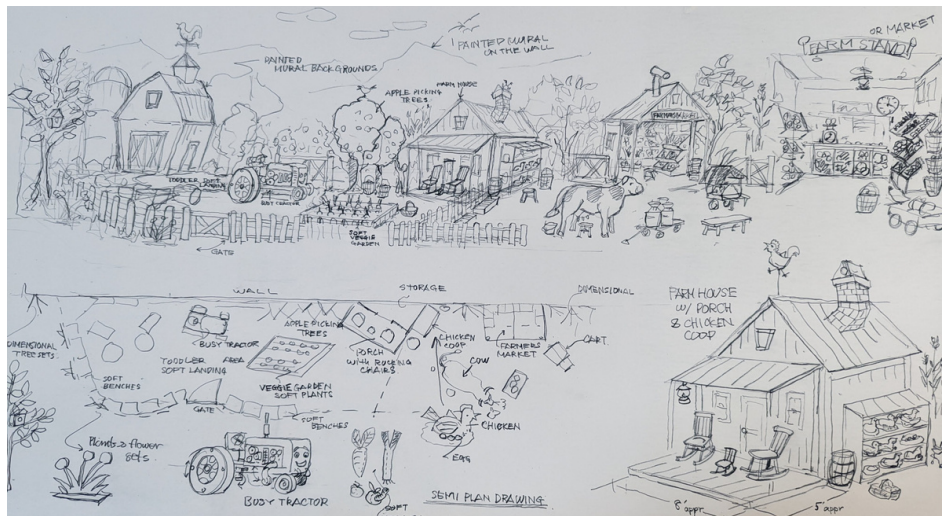

We're happy to share a sneak preview of some of our new exhibits with you!

You already know our signature exhibit - the interactive steam train engine. Children will now also enjoy a caboose with a cargo bay and passenger seating. They will role play in the new station building, buying and purchasing tickets, wheeling around luggage, and manning the engine room.

Our youngest guests will have a dedicated area “down on the farm”. In the gated farmyard, there will be soft mats for climbing and playing, a felt vegetable garden, an interactive tractor sensory board, and a grove of apple trees with apples that can really be picked!

Just outside the gate will be a farmhouse with a porch, rocking chairs, and a coop of chickens that lay eggs that children will collect.

At the Farmer’s Market, children will sell and buy fruits and vegetables which can also be carted over to the train to be shipped out or diner to be cooked and served.